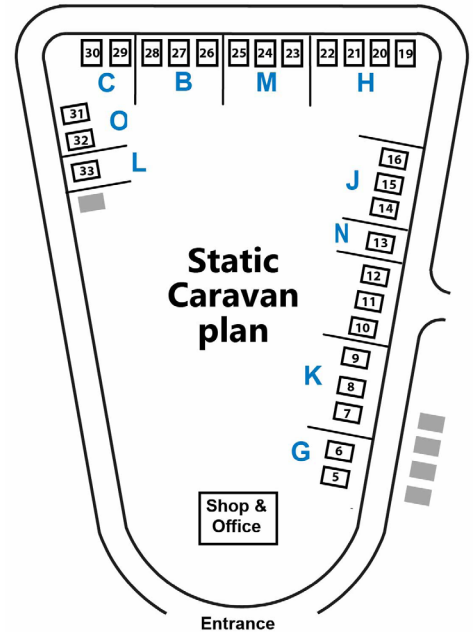

Static Caravan Weekly Price List for 2025

Open from 14th March to 3rd November

Milton of Fonab Caravan Park

Pitlochry, Perthshire

PH16 5NA

01796 472882

Online bookings: www.fonab.co.uk

Non-refundable deposit of £200 per week or for short breaks available off season. Maximum of 2 cars per caravan, other vehicles must park in the carpark.

All caravans are double glazed and have central heating. **ALL CARAVANS ARE NON-SMOKING.** All caravans have a TV, DVD player, cooker, microwave, fridge freezer, toilet and shower. Prices include gas, electric and VAT. **Sheets and Towels are not provided.**

Offers

10% off weekly rate for 2 people.

Until 30th June & from 24th Sept:

5 nights for the price of 4.

Static Caravan Weekly Price List for 2025

Type	Make	No.	Sleeps	Shower Rooms	Bedrooms	14 Mar - 25 Apr	26 Apr - 23 May	24 May - 27 Jun	28 Jun - 29 Aug	From 30 Aug	Nightly Rate
B	2015 Willerby Avonmore	26-28	6 Takes a pet	1	1 Double 2 Twin	£635	£680	£700	£770	£735	£140
C	2016 Willerby Avonmore	29-30	6 Takes a pet	1	1 Double 2 Twin	£635	£680	£700	£770	£735	£140
G	2017 Willerby Sheraton	5 & 6	4 No pets	2	1 King 1 Twin	£650	£690	£715	£780	£750	£145
H	2018 Willerby Brockenhurst	19-22	6 No pets	1	1 Double 2 Twin	£635	£680	£700	£770	£735	£140
I	2019 Victory Westpark	10-12	6 Takes a pet	1	1 Double 2 Twin	£650	£690	£715	£780	£750	£145
J	2022 Victory Riverwood	14-16	6 No pets	2	1 King 2 Twin	£660	£700	£725	£790	£760	£150
K	2023 Victory Riverwood	7-9	4 No pets	2	1 King 1 Twin	£680	£720	£745	£810	£780	£160
L	2024 Willerby Gainsborough	33	4 No pets	2	1 King 1 Double	£730	£770	£795	£860	£830	£175
M	2024 Willerby Gainsborough	23-25	6 No pets	2	1 King 1 Double 1 Twin	£740	£780	£805	£870	£840	£180
N	2025 Love Holidays	13	4 No pets	2	1 Double 1 Twin	£710	£750	£775	£840	£810	£170
O	2025 Love Holidays	31-32	4 No pets	1	1 Double 1 Twin	£700	£740	£765	£830	£800	£165