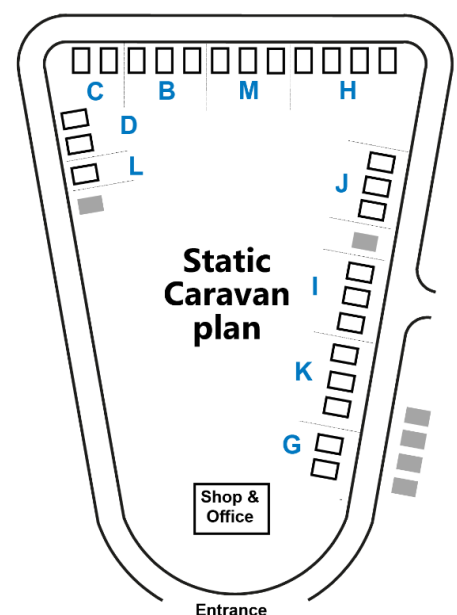

All caravans are double glazed and have central heating. ALL CARAVANS ARE NON-SMOKING. 10% off weekly rate for 2 people. Until 30th June & from 24th Sept 5 nights for the price of 4. All caravans have a TV, DVD player, cooker, microwave, fridge freezer, toilet & shower. (see other side for static site plan) Prices include gas, electric & VAT. Sheets and towels are not provided. Minimum of 2 nights advance booking

Milton of Fonab Caravan Park

Pitlochry, Perthshire, PH16 5NA

Tel: 01796 472882

Online booking: www.fonab.co.uk

Touring price list for 2024

We require all pitches to be vacated by 12noon. Anyone wishing to re-book please do so before 11 am. Park opens Friday 15th March and closes Monday 4th November.

	Off season	July & Aug
Standard Pitch & 2 people	£34.00	£37.00
Fully Serviced Pitch & 2 people	£37.00	£40.00
Each additional person	£4.00	£4.00
Awning/porch awning	£4.00	£4.00

Nightly Rate – Senior Citizens –5% Discount

Weekly Rates – 7 nights or more

Standard - Standard/Fully Serviced Pitch – 10% Discount
Senior Citizens - Standard/Fully Serviced Pitch – 15% Discount

Four Weekly Rates – 28 nights or more

Last bookable date of 10th June and from 2nd September
Standard - Standard/Fully Serviced Pitch – 15% Off
Senior Citizens - Standard/Fully Serviced Pitch – 20% Off

All prices quoted are inclusive of vat

Minimum of 3 nights weekend bookings for Easter, May & August Bank Holidays, Etape and Highland Games. **£34 Non-refundable deposit made at time of booking.** See website for full T&C's. Sorry no tents