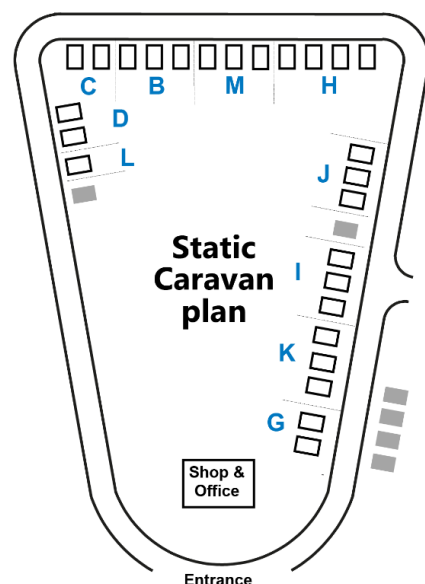

Milton of Fonab Caravan Park

Pitlochry, Perthshire, PH16 5NA

Tel: 01796 472882

Online booking: www.fonab.co.uk

Touring price list for 2024

We require all pitches to be vacated by 12noon. Anyone wishing to re-book please do so before 11 am. Park opens Friday 15th March and closes Monday 4th November.

	Off season	July & Aug
Standard Pitch & 2 people	£34.00	£37.00
Fully Serviced Pitch & 2 people	£37.00	£40.00
Each additional person	£4.00	£4.00
Awning/porch awning	£4.00	£4.00

Nightly Rate – Senior Citizens 5% discount

Weekly Rates – 7 nights or more

Standard -	Standard/Fully Serviced Pitch – 10% Discount
Senior Citizens -	Standard/Fully Serviced Pitch – 15% Discount

Four Weekly Rates – 28 nights or more

Last bookable date of 14th June and from 1st September

Standard -	Standard/Fully Serviced Pitch – 15% Off
Senior Citizens -	Standard/Fully Serviced Pitch – 20% Off

All prices quoted are inclusive of vat

Minimum of 3 nights weekend bookings for Easter, May & August Bank Holidays, Etape and Highland Games. **£34**

Non-refundable deposit made at time of booking. See website for full T&C's. Sorry no tents.

Static caravan weekly price list for 2024

Non-refundable deposit of £200 per week or for short breaks available off season. Maximum of 2 cars per caravan, others park in carpark.

Type	Make	No's	Sleeps	Bedrooms	15 March - 26 April	27 April - 24 May	25 May - 28 June	29 June - 30 Aug	From 31 Aug	Nightly rate
B	2015 Willerby Avonmore	26 - 28	6 Takes Pet	1 Double 2 Twin	£635	£680	£700	£770	£735	£140
C	2016 Willerby Avonmore	29 - 30	6 Takes Pet	1 Double 2 Twin	£635	£680	£700	£770	£735	£140
D	2016 Willerby Brockenhurst	31 & 32	4 Takes Pet	1 King 1 Twin	£635	£680	£700	£770	£735	£140
G	2017 Willerby Sheraton	5 & 6	4 No pets	1 King 1 Twin	£650	£690	£715	£780	£750	£145
H	2018 Willerby Brockenhurst	19 - 22	6 No pets	1 Double 2 Twin	£635	£680	£700	£770	£735	£140
I	2019 Victory Westpark	10- 12	6 No pets	1 Double 2 Twin	£650	£690	£715	£780	£750	£145
J	2022 Victory Riverwood	14 - 16	6 No pets	1 King 2 Twin	£660	£700	£725	£790	£760	£150
K	2023 Victory Riverwood	7 - 9	4 No Pets	1 King 1 Twin	£680	£720	£745	£810	£780	£160
L	2024 Willerby Gainsborough	33	4 No Pets	1 King 1 Double	£710	£750	£775	£840	£810	£165
M	2024 Willerby Gainsborough	23 - 25	6 No Pets	1 King 1 Double 1 Twin	£720	£760	£785	£850	£820	£170

All caravans are double glazed and have central heating. ALL CARAVANS ARE NON-SMOKING. 10% off weekly rate for 2 people. Until 30th June & from 24th Sept 5 nights for the price of 4. All caravans have a TV, DVD player, cooker, microwave, fridge freezer, toilet & shower. (see other side for static site plan) Prices include gas, electric & VAT. Sheets and towels are not provided. Minimum of 2 nights advance booking