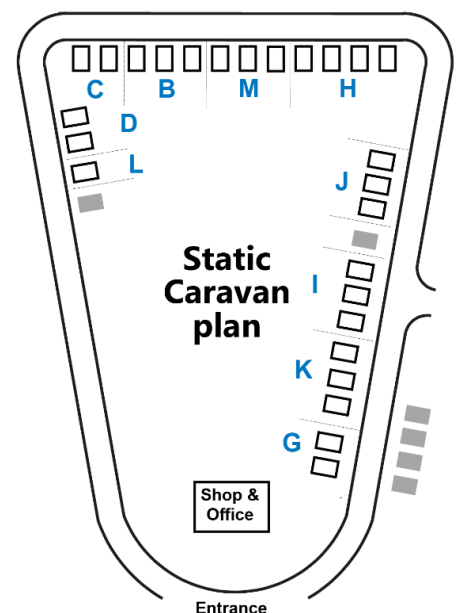

All caravans are double glazed and have central heating. ALL CARAVANS ARE NON-SMOKING. 10% off weekly rate for 2 people. Until 30th June & from 24th Sept 5 nights for the price of 4. All caravans have a TV, DVD player, cooker, microwave, fridge freezer, toilet & shower. (see other side for static site plan) Prices include gas, electric & VAT. Sheets and towels are not provided. Minimum of 2 nights advance booking

Milton of Fonab Caravan Park

Pitlochry, Perthshire, PH16 5NA

Tel: 01796 472882

Online booking: www.fonab.co.uk

Touring price list for 2024

We require all pitches to be vacated by 12noon. Anyone wishing to re-book please do so before 11 am. Park opens Friday 15th March and closes Monday 4th November.

	Off season	July & Aug
Standard Pitch & 2 people	£34.00	£37.00
Fully Serviced Pitch & 2 people	£37.00	£40.00
Each additional person	£4.00	£4.00
Awning/porch awning	£4.00	£4.00

Nightly Rate – Senior Citizens –5% Discount

Weekly Rates – 7 nights or more

Standard - Standard/Fully Serviced Pitch – 10% Discount
Senior Citizens - Standard/Fully Serviced Pitch – 15% Discount

Four Weekly Rates – 28 nights or more

Last bookable date of 10th June and from 2nd September
Standard - Standard/Fully Serviced Pitch – 15% Off
Senior Citizens - Standard/Fully Serviced Pitch – 20% Off

All prices quoted are inclusive of vat

Minimum of 3 nights weekend bookings for Easter, May & August Bank Holidays, Etape and Highland Games. **£34 Non-refundable deposit made at time of booking.** See website for full T&C's. Sorry no tents