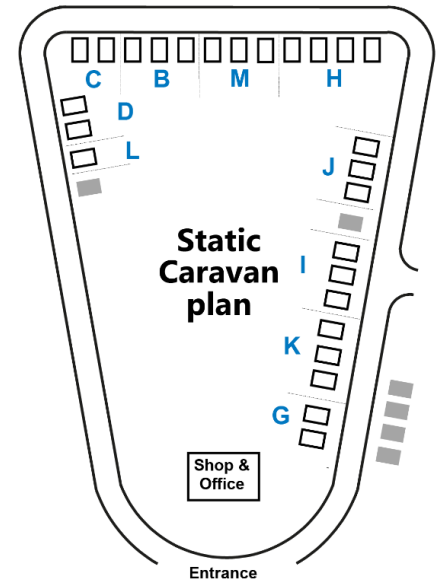

Standard -	Standard/Fully Serviced Pitch – 15% Off
Senior Citizens -	Standard/Fully Serviced Pitch – 20% Off

All prices quoted are inclusive of vat

Minimum of 3 nights weekend bookings for Easter, May & August Bank Holidays, Etape and Highland Games. **£34**