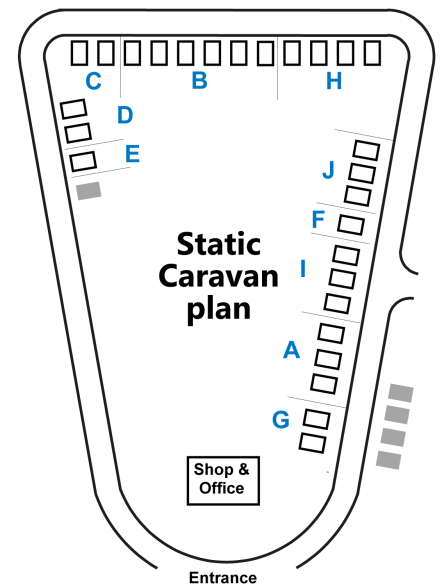

Milton of Fonab Caravan Park

Pitlochry, Perthshire, PH16 5NA

Tel: 01796 472882

Online booking: www.fonab.co.uk

Touring price list for 2022

We require all pitches to be vacated by 12noon. Anyone wishing to re-book please do so before 11 am.

Park opens Friday 11th March and closes Monday 31st October.

	Off season	July & Aug
Standard Pitch & 2 people	£26.00	£28.00
Fully Serviced Pitch & 2 people	£28.00	£30.00
Each additional person	£3.00	£3.00
Awning/porch awning	£4.00	£4.00

Weekly Rates – 7 nights or more

Standard -	Standard/Fully Serviced Pitch – 10% Discount
Senior Citizens -	Standard/Fully Serviced Pitch – 15% Discount

Four Weekly Rates – 28 nights or more

Last bookable date of 11th June and from 2nd September

Standard -	Standard/Fully Serviced Pitch – 20% Off
Senior Citizens -	Standard/Fully Serviced Pitch – 30% Off

All prices quoted are inclusive of vat

Minimum of 3 nights weekend bookings to be paid in advance in full for Easter, May & August Bank Holidays, Etape and Highland Games. Non-refundable deposit made at time of booking. See website for full T&C's. Sorry no tents.

Static caravan weekly price list for 2022

Non-refundable deposit of £150 per week or for short breaks available off season.

Maximum of 2 cars per caravan, others park in carpark.

Type	Make	Sleeps	Bedrooms	11 March - 29 April	30 April - 27 May	28 May - 24 June	25 June - 26 Aug	From 27 Aug	Nightly rate
A	2014 Willerby Avonmore	4	1 Queen 1 Twin	£540	£580	£600	£630	£600	£105
B	2015 Willerby Avonmore	6	1 Double 2 Twin	£550	£590	£610	£640	£610	£107
C	2016 Willerby Avonmore	6	1 Double 2 Twin	£560	£600	£620	£650	£620	£109
D	2016 Willerby Brockenhurst	4 No pets	1 Queen 1 Twin	£560	£600	£620	£650	£620	£109
E	2016 Willerby Avonmore	4 No pets	1 Queen 1 Twin	£560	£600	£620	£650	£620	£109
F	2017 Willerby Sierra	6	1 Double 2 Twin	£570	£610	£630	£660	£630	£111
G	2017 Willerby Sheraton	4 No pets	1 Queen 1 Twin	£580	£620	£640	£670	£630	£115
H	2018 Willerby Brockenhurst	6 No pets	1 Double 2 Twin	£580	£620	£640	£670	£640	£115
I	2019 Victory Westpark	6 No pets	1 Double 2 Twin	£590	£630	£650	£680	£650	£120
J	2022 Victory Riverwood	6 No pets	1 King 2 Twin	£600	£640	£660	£690	£660	£125

All caravans are double glazed and have central heating. ALL CARAVANS ARE NON-SMOKING. 15% off weekly rate for 2 people. Until 25th June & from 17th Sept 5 nights for the price of 4. All caravans have a TV, DVD player, cooker, microwave, fridge freezer, toilet & shower. (see other side for static site plan) Prices include gas, electric & VAT. Sheets and towels are not provided. Minimum of 2 nights advance booking