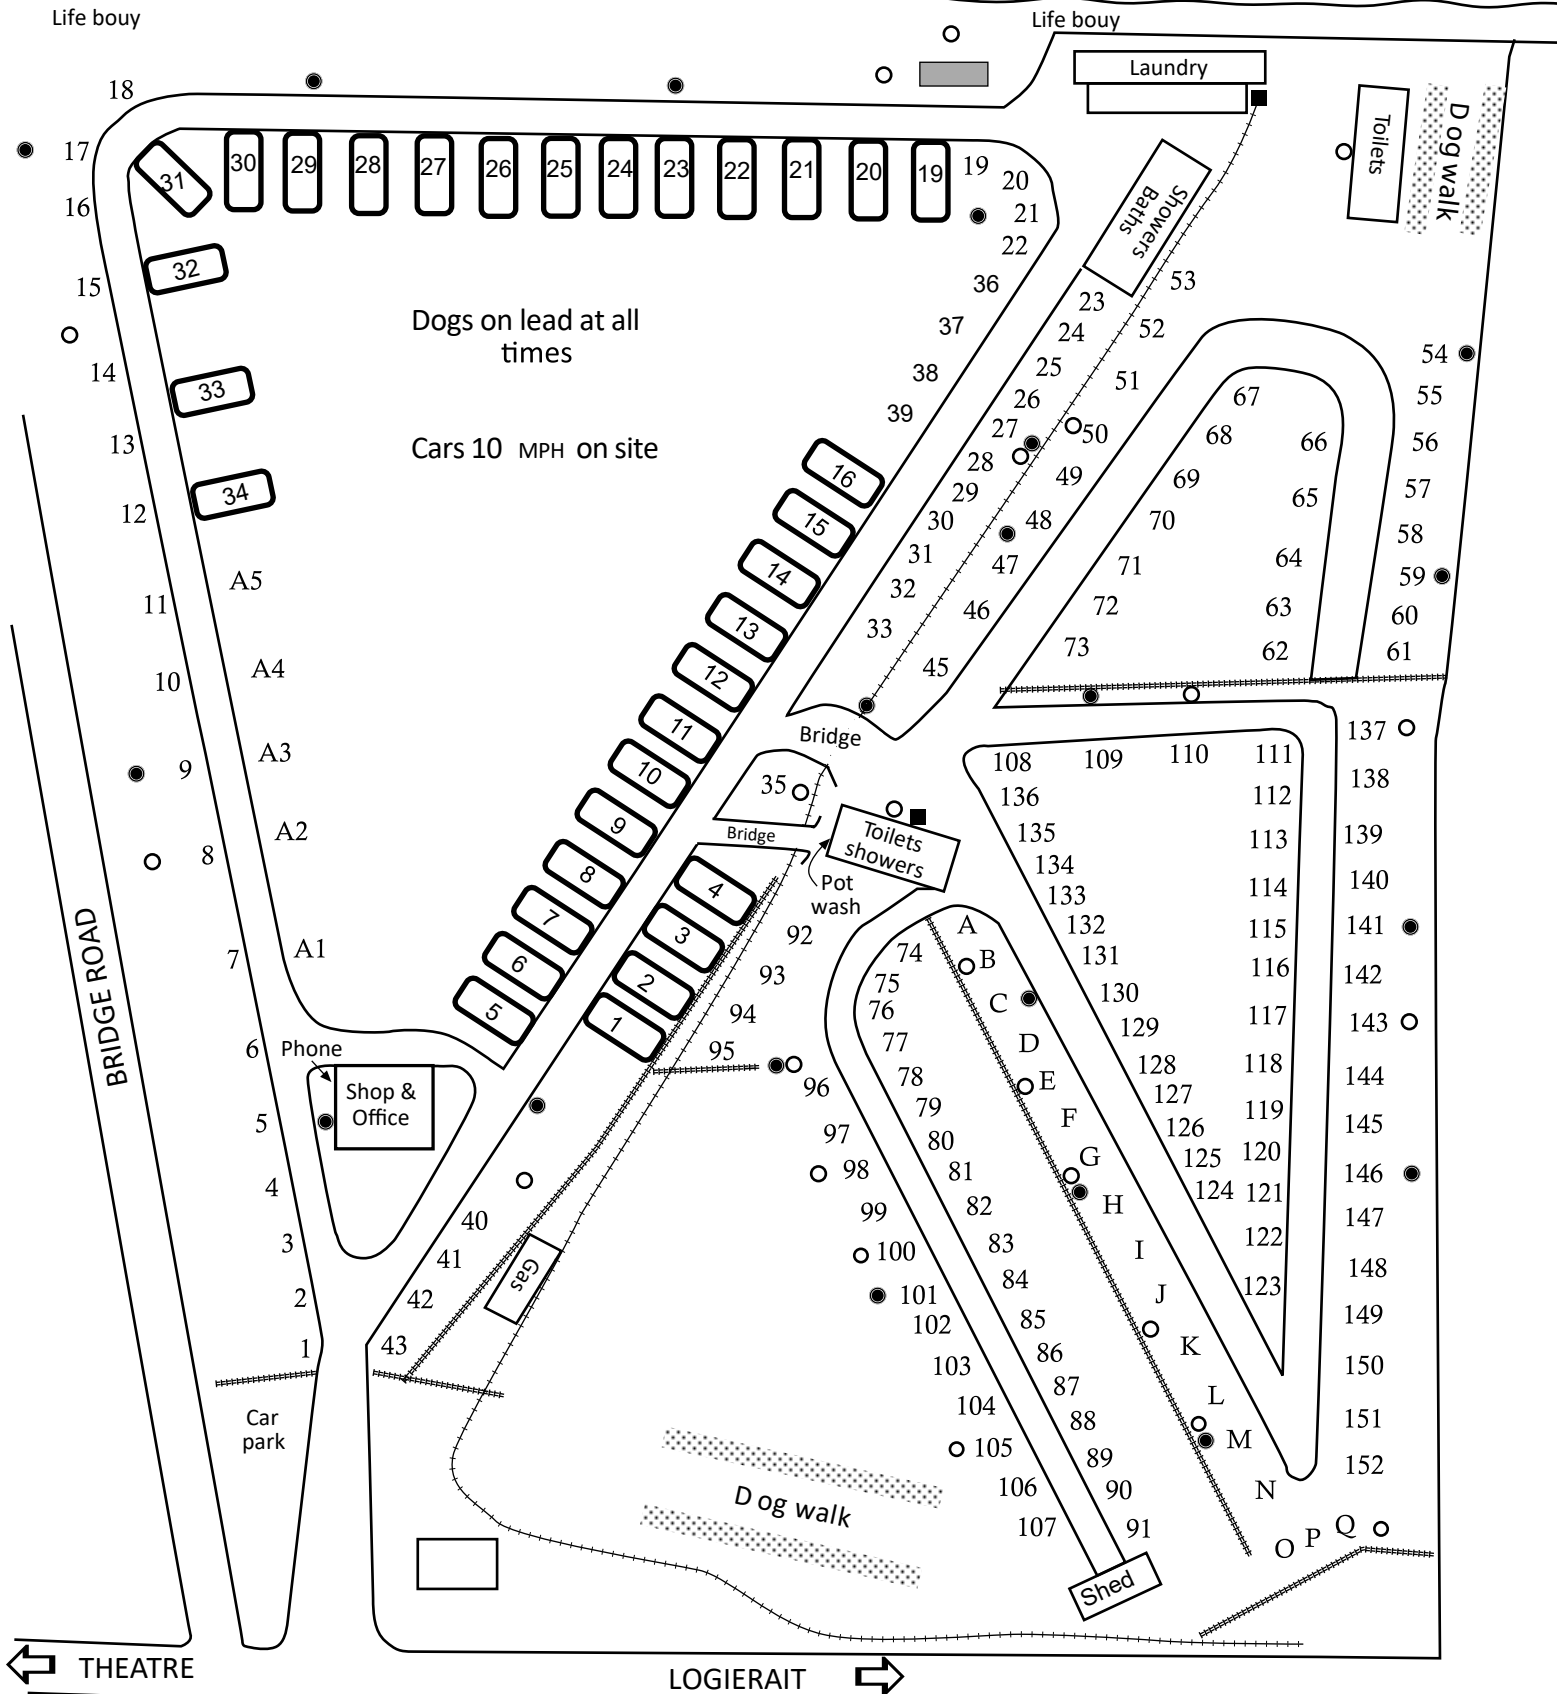

River Tummel

Motor home drive over waste water/tap

Drinking water and waste water points

Static caravans

Fence

Elsan

Stream

Milton of Fonab - Free Wireless Internet
 Password - fonab123